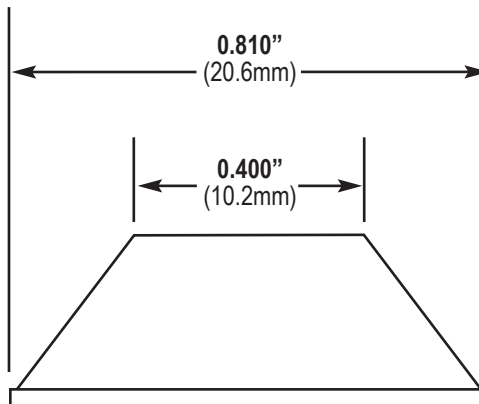

Bumper Specialties, Inc.

1607 Imperial Way, West Deptford, New Jersey, 08066, USA
Phone: 856-345-7650 | Fax: 856-345-7690
www.bumperspecialties.com | Email: BumperInfo@BumperSpecialties.com

Made in USA

Kiss-cut dimension

Includes adhesive thickness, does not include release liner.

Pressure Sensitive Adhesive ↑

BS-19 Mechanical

Actual Size

General Specifications

Material: Polyurethane
Pressure Sensitive Adhesive: Rubber - or - Acrylic
Durometer, Shore A: 60-70 Standard
Tolerance: ± 0.02" (.5mm)

Sheet Size: 6" x 12"
Per Sheet: 98 Pieces — 7 across x 14 down
Per Box: 2,646 Pieces — 27 Sheets
Colors: Clear, Black, White, Brown, Gray