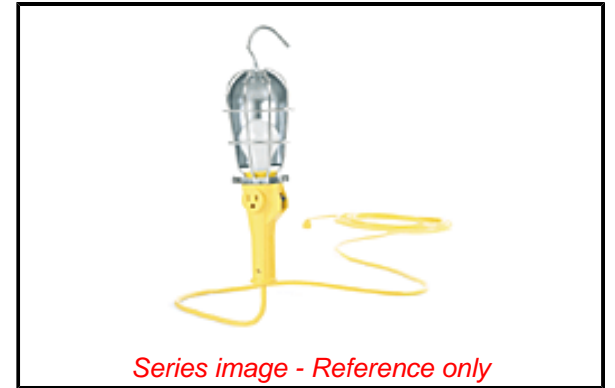

PLEASE CHECK WWW.MOLEX.COM FOR LATEST PART INFORMATION

Part Number: [1301020268](#)
Status: **Active**
Overview: [Hand Lamps](#)
Description: Safeway Phenolic Hand Lamp with 100W, Quick Open Guard, with Switch, 15.24m (50.0') 16/3 SJTOW

Documents:

[Brochure \(PDF\)](#) [RoHS Certificate of Compliance \(PDF\)](#)

Agency Certification

CSA LR85374

General

Product Family Portable Lighting
 Series [130102](#)
 NEMA Configuration NEMA 5-15
 Outlet None
 Overview [Hand Lamps](#)
 Product Name Safety Yellow
 Type Hand Lamps
 UPC 78678879534

Physical

Cord Length - Primary 15.24m (50.0')
 Cord Length - Secondary N/A
 Depth 101.60mm (4.000")
 Duty Commercial
 Guard Included Yes
 Guard Type Quick Open
 Height 381.00mm (15.000")
 Length N/A
 Material - Guard #8 Gauge Zinc-plated Steel
 Mounting Style Hand Held
 Packaging Type Carton
 Socket Construction N/A

Electrical

Bulb Type Incandescent
 Cord Type - Primary 16/3 SJTOW
 Lamp Type A21
 Lamp Wattage - Maximum 100W
 Lumens 1000
 On/Off Switch Yes
 Voltage (Fixture) - Maximum 240V

Material Info

Engineering Number 276SB163