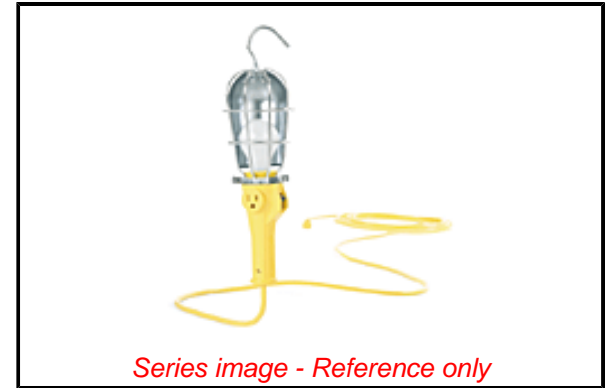

PLEASE CHECK WWW.MOLEX.COM FOR LATEST PART INFORMATION

Part Number: [1301020273](#)
Status: **Active**
Overview: [Hand Lamps](#)
Description: Safeway Phenolic Hand Lamp with 100W, Quick Open Guard, with Switch and Side Outlet, 7.62m (25.0') 16/3 SJTOW

Documents:

[Brochure \(PDF\)](#) [RoHS Certificate of Compliance \(PDF\)](#)

Agency Certification

CSA LR85374

General

Product Family Portable Lighting
 Series [130102](#)
 NEMA Configuration NEMA 5-15
 Outlet Side
 Overview [Hand Lamps](#)
 Product Name Safety Yellow
 Type Hand Lamps
 UPC 78678879465

Physical

Cord Length - Primary 7.62m (25.0')
 Cord Length - Secondary N/A
 Depth 101.60mm (4.000")
 Duty Commercial
 Guard Included Yes
 Guard Type Quick Open
 Height 381.00mm (15.000")
 Length N/A
 Material - Guard #8 Gauge Zinc-plated Steel
 Mounting Style Hand Held
 Packaging Type Carton
 Socket Construction N/A

Electrical

Bulb Type Incandescent
 Cord Type - Primary 16/3 SJTOW
 Lamp Type A21
 Lamp Wattage - Maximum 100W
 Lumens 1000
 On/Off Switch Yes
 Voltage (Fixture) - Maximum 240V

Material Info

Engineering Number 276USA163