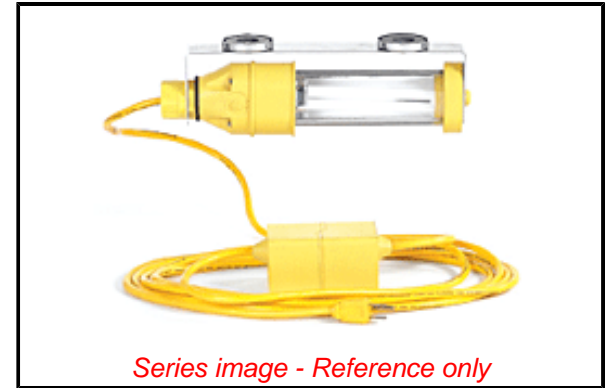

**PLEASE CHECK WWW.MOLEX.COM FOR LATEST PART INFORMATION**

**Part Number:** [1301080121](#)  
**Status:** **Active**  
**Overview:** [Hand Lamps](#)  
**Description:** Super-Safeway 13W Fluorescent Machine Light, Screw Mount 24V with 18/3 SJTOOW Cord Type, Overall Cord Length 4.57m (15.0')

**Documents:**

[Brochure \(PDF\)](#) [RoHS Certificate of Compliance \(PDF\)](#)

**General**

Product Family	Portable Lighting
Series	<a href="#">130108</a>
NEMA Configuration	N/A
Outlet	None
Overview	<a href="#">Hand Lamps</a>
Product Name	Super-Safeway
Type	Hand Lamps
UPC	78678867258

**Physical**

Cord Length - Primary	4.57m (15.0')
Cord Length - Secondary	N/A
Depth	76.20mm (3.000")
Duty	Industrial
Guard Included	No
Guard Type	N/A
Height	57.15mm (2.250")
Length	552.45mm (21.750")
Material - Globe	Butyrate
Material - Guard	Nitrile Rubber 80 Shore A
Mounting Style	Magnetic-Bracket
Packaging Type	Carton
Socket Construction	N/A

**Electrical**

Bulb Type	Fluorescent
Cord Type - Primary	18/3 SJTOOW
Lamp Type	PL13/41
Lamp Wattage - Maximum	13W
Lumens	900
On/Off Switch	Yes
Voltage (Fixture) - Maximum	24V DC

**Material Info**

Engineering Number	1083-3MM-24
--------------------	-------------