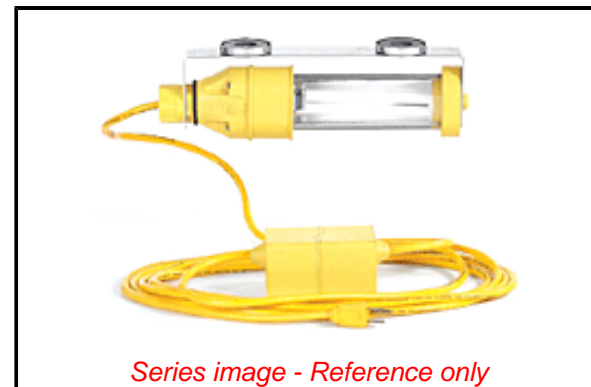

PLEASE CHECK WWW.MOLEX.COM FOR LATEST PART INFORMATION

Part Number: [1301080146](#)
Status: **Active**
Overview: [Wide-Area Lighting Products](#)
Description: Super-Safeway 40W Fluorescent Machine Light, Screw Mount with 18/3 SJTOOW Cord Type, Overall Cord Length 4.57m (15.0')

Documents:

[Brochure (PDF)](#) [RoHS Certificate of Compliance (PDF)](#)

Agency Certification

CSA LR85374
UL E174254

General

Product Family Portable Lighting
Series [130108](#)
NEMA Configuration NEMA 5-15
Outlet None
Overview [Wide-Area Lighting Products](#)
Product Name Super-Safeway
Type Wide Area Lamps
UPC 78678861263

Physical

Cord Length - Primary 4.57m (15.0')
Cord Length - Secondary N/A
Depth 76.20mm (3.000")
Duty Industrial
Guard Included No
Guard Type N/A
Height 57.15mm (2.250")
Length 798.83mm (31.450")
Material - Globe Clear Polycarbonate
Material - Guard Nitrile Rubber 80 Shore A
Mounting Style Screw-Bracket
Packaging Type Carton
Socket Construction N/A

Electrical

Bulb Type Fluorescent
Cord Type - Primary 18/3 SJTOOW
Lamp Type PL-L 40/41
Lamp Wattage - Maximum 40W
Lumens 2970
On/Off Switch Yes
Voltage (Fixture) - Maximum 120VAC 60 HZ

Material Info

Engineering Number 1097-3M

Series image - Reference only

EU ELV

Not Reviewed

EU RoHS

Not Reviewed

REACH SVHC

Not Reviewed

Halogen-Free

Status

Not Reviewed

For more information, please visit [Contact US](#)

China ROHS

Not Reviewed

ELV

Not Reviewed

RoHS Phthalates

Not Reviewed

Search Parts in this Series

[130108 Series](#)