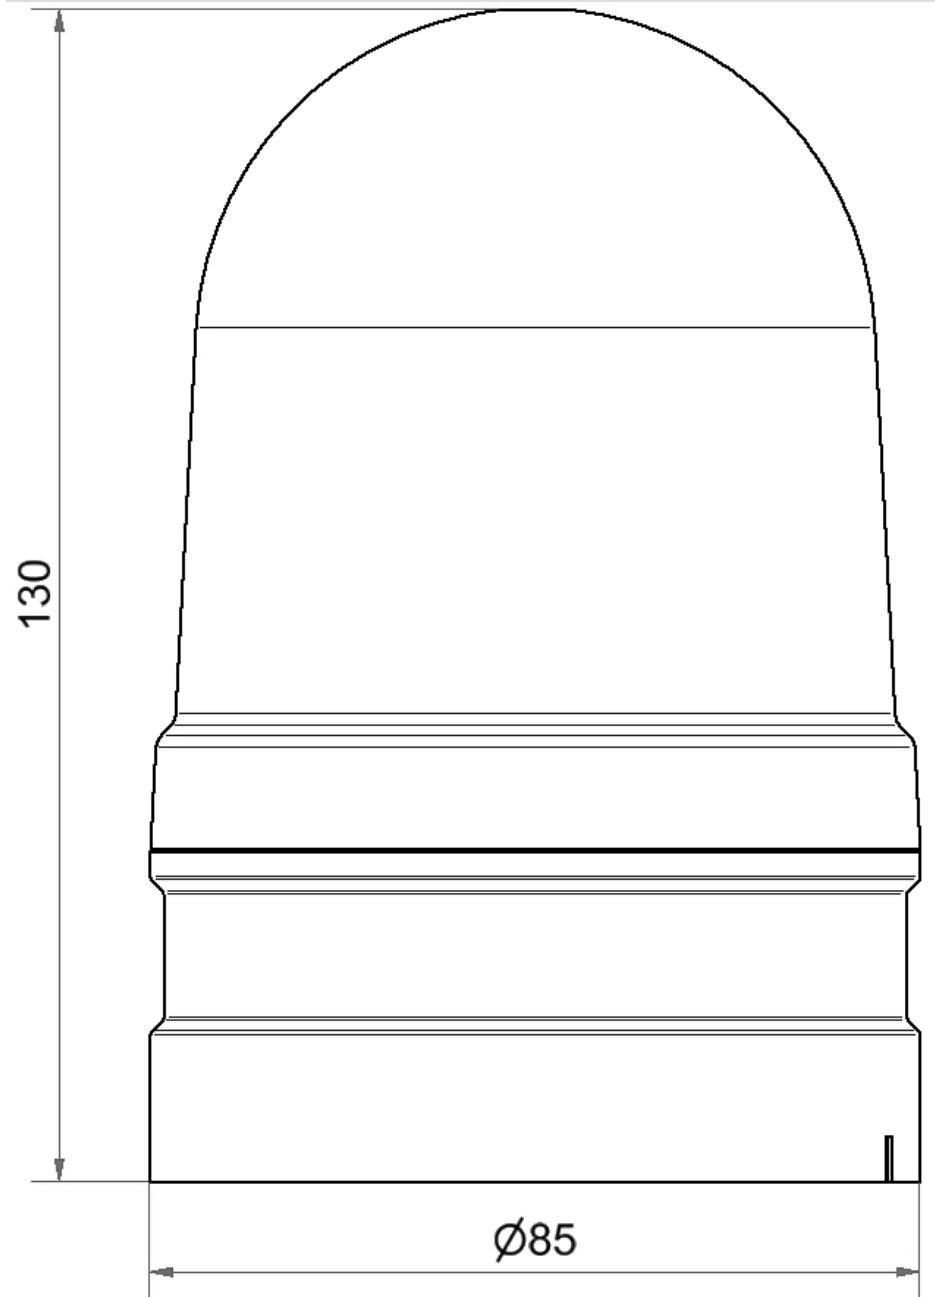

Midi free-standing Beacons / EvoSIGNAL

Midi TriColour 115-230VAC RD/YE/GN

DRAWING

For additional installation and mounting information, refer to the appropriate user guide at www.werma.com. This printed copy is for information only and is subject to alteration.