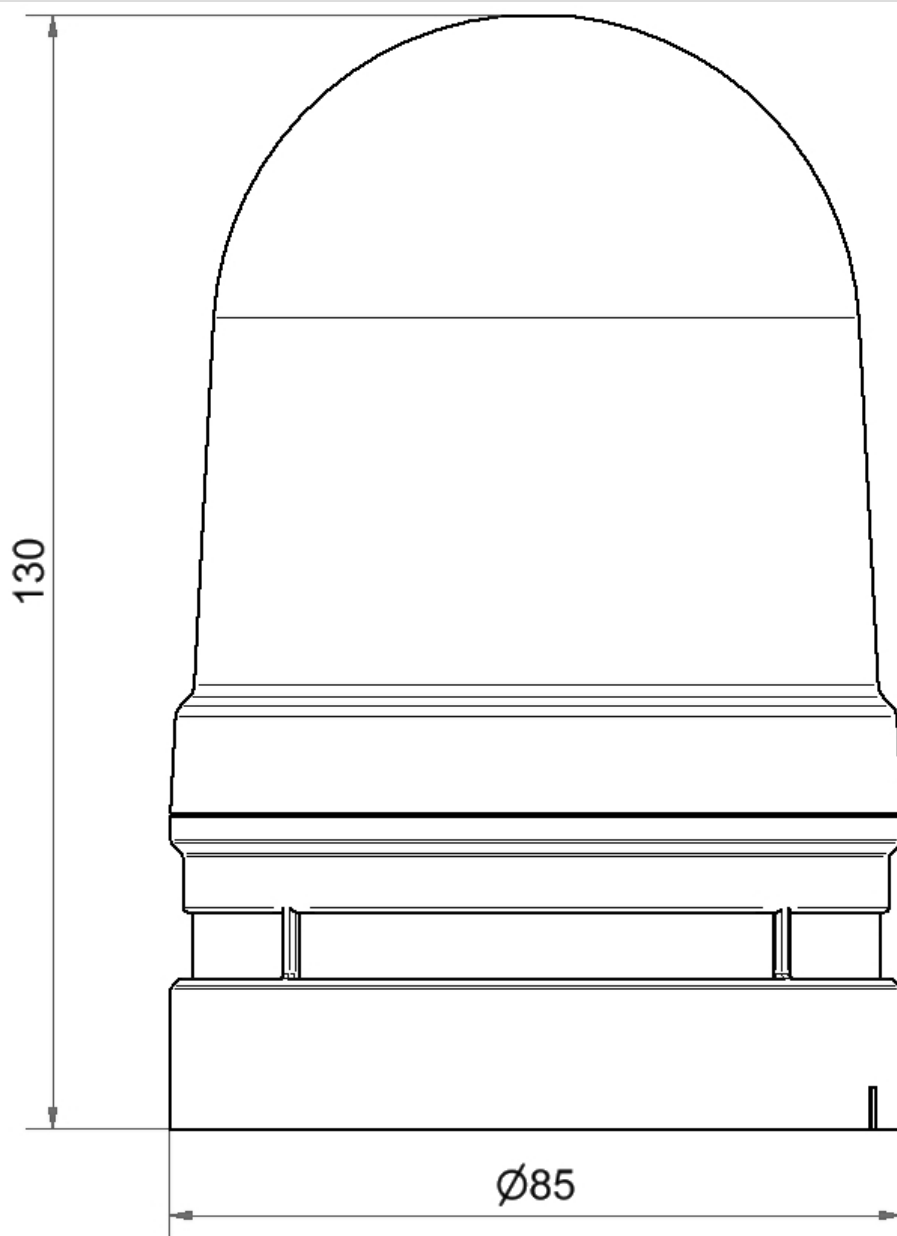

Midi / EvoSIGNAL

Midi TwinLIGHT Combi 12/24VAC/DC RD

DRAWING

! For additional installation and mounting information, refer to the appropriate user guide at www.werma.com. This printed copy is for information only and is subject to alteration.