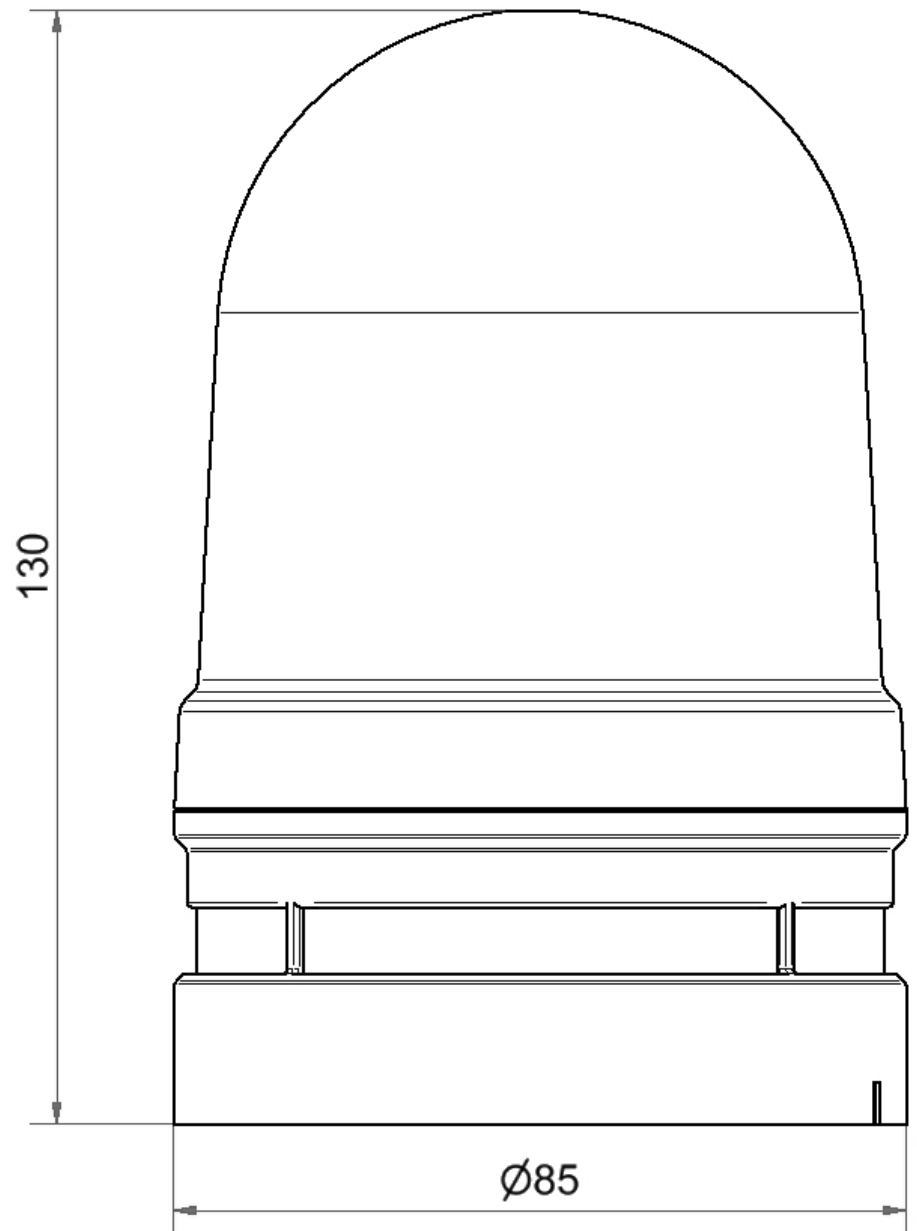

Midi / EvoSIGNAL

Midi TwinLIGHT Combi 115-230VAC YE

DRAWING

For additional installation and mounting information, refer to the appropriate user guide at www.werma.com. This printed copy is for information only and is subject to alteration.