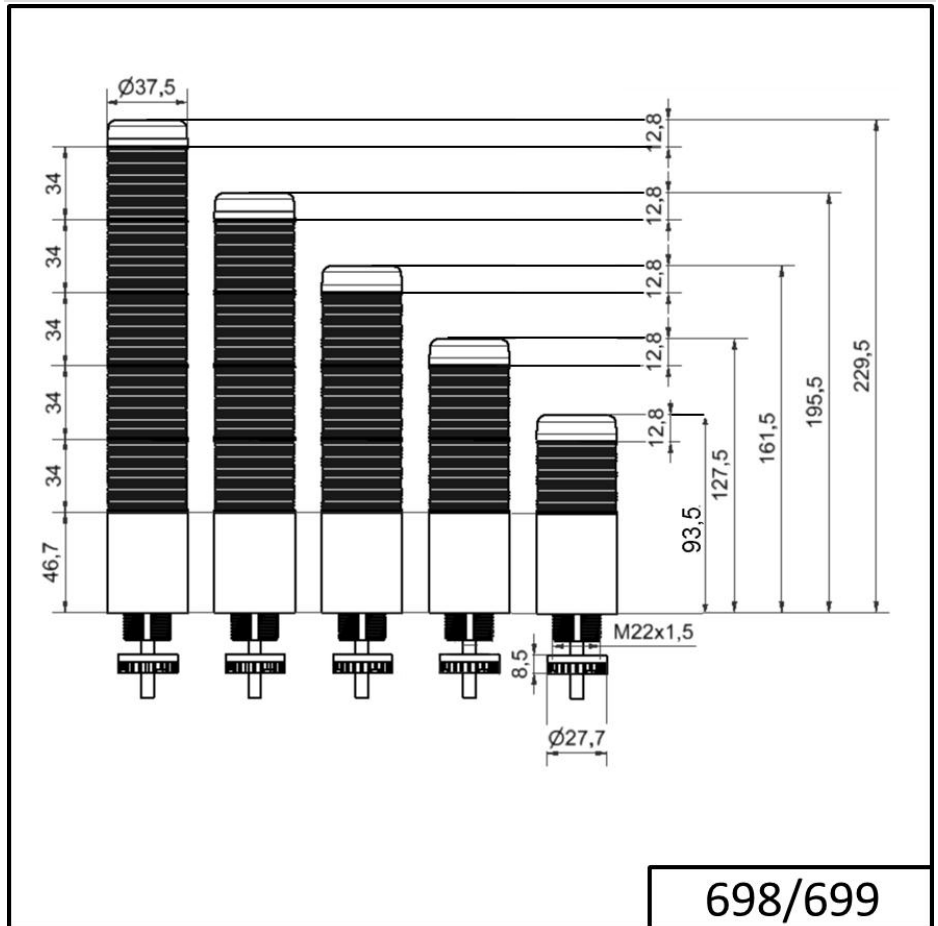

Completely pre-assembled Signal Towers / KOMPAKT 37
K37cl sr cable EM 24VAC/DC GN/RD

DRAWING

! For additional installation and mounting information, refer to the appropriate user guide at www.werma.com. This printed copy is for information only and is subject to alteration.