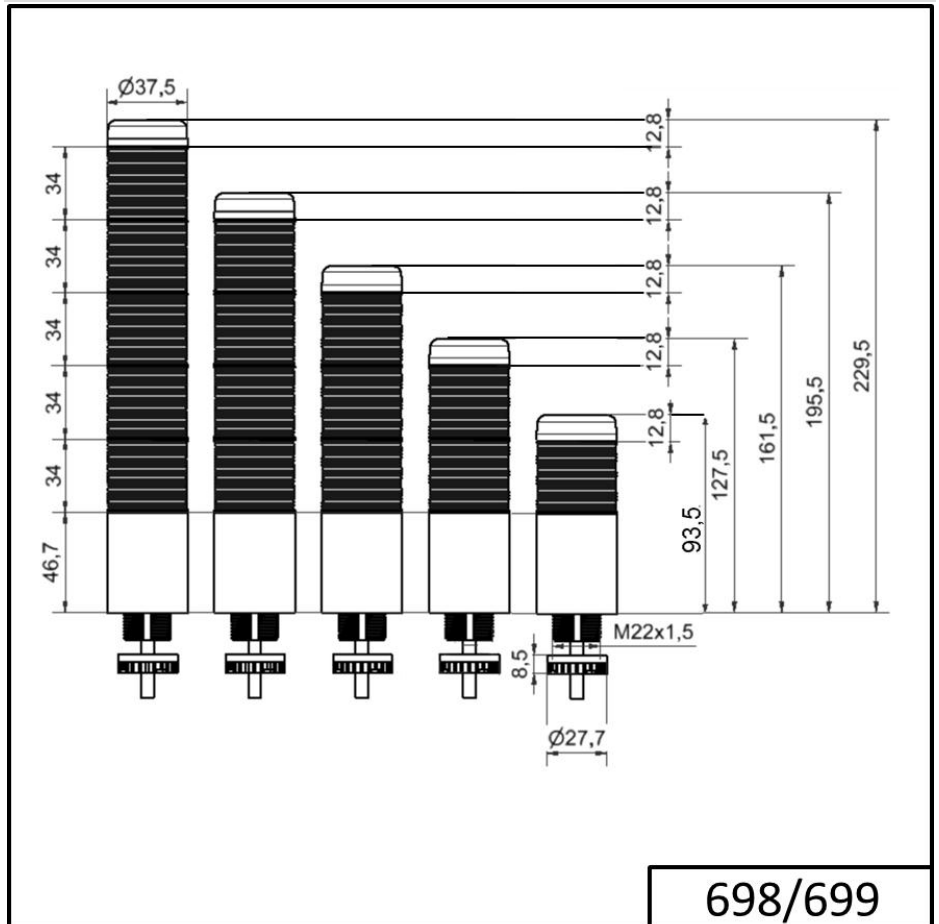

Completely pre-assembled Signal Towers / KOMPAKT 37
K37cl sr plug EM 24VAC/DC BU/WH/GN/YE/RD

DRAWING

! For additional installation and mounting information, refer to the appropriate user guide at www.werma.com. This printed copy is for information only and is subject to alteration.