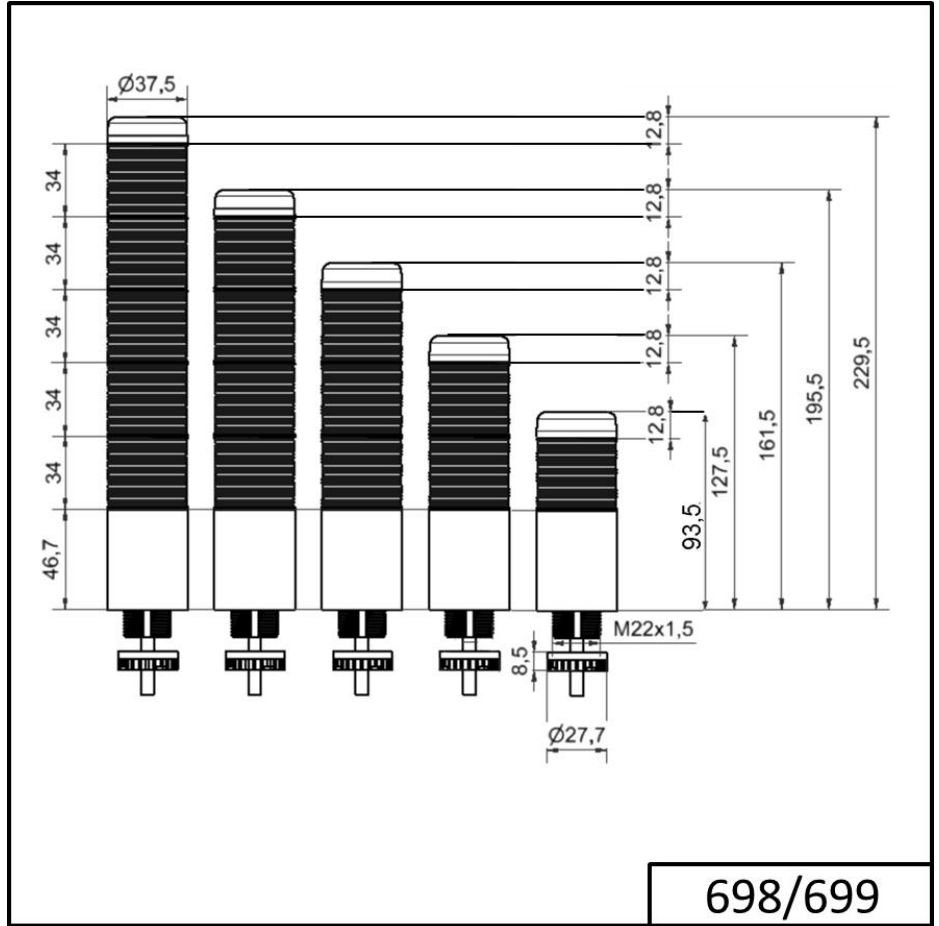

Completely pre-assembled Signal Towers / KOMPAKT 37
K37 cable EM Pulse tone 12VAC/DC GN/YE/R

DRAWING

! For additional installation and mounting information, refer to the appropriate user guide at www.werma.com. This printed copy is for information only and is subject to alteration.