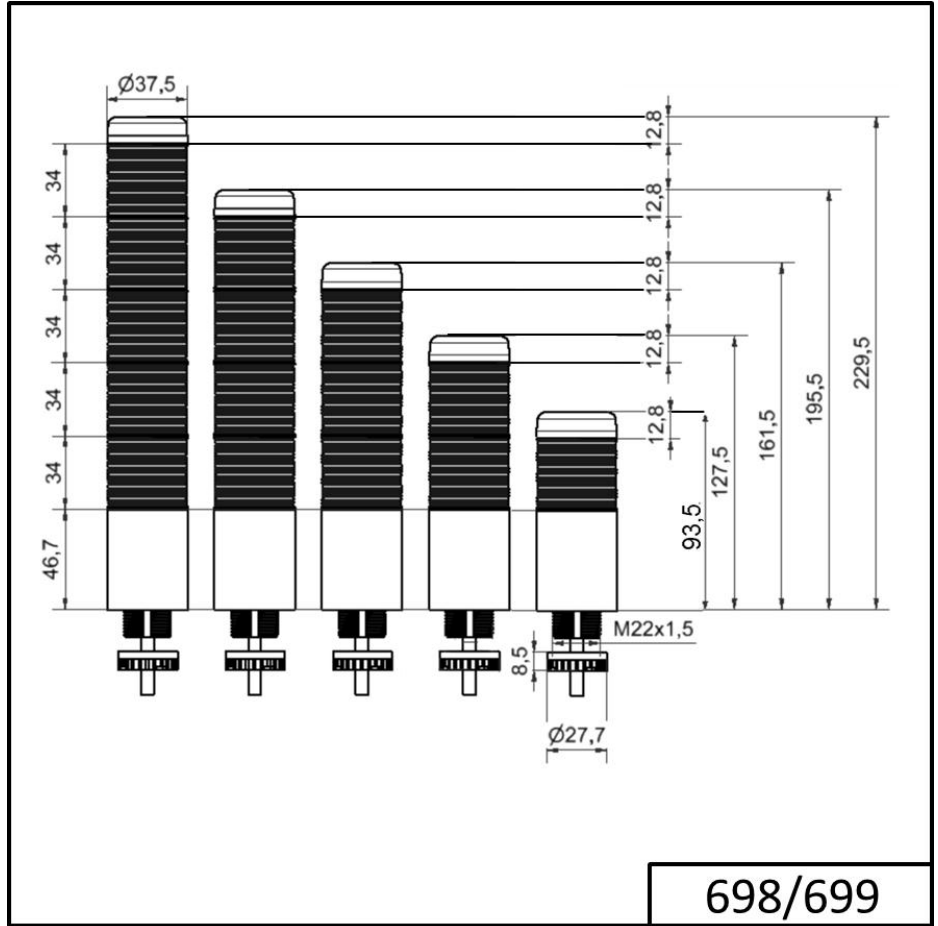

Completely pre-assembled Signal Towers / KOMPAKT 37
K37 cable EM Pulse tone 24VAC/DC GN/RD

DRAWING

! For additional installation and mounting information, refer to the appropriate user guide at www.werma.com. This printed copy is for information only and is subject to alteration.