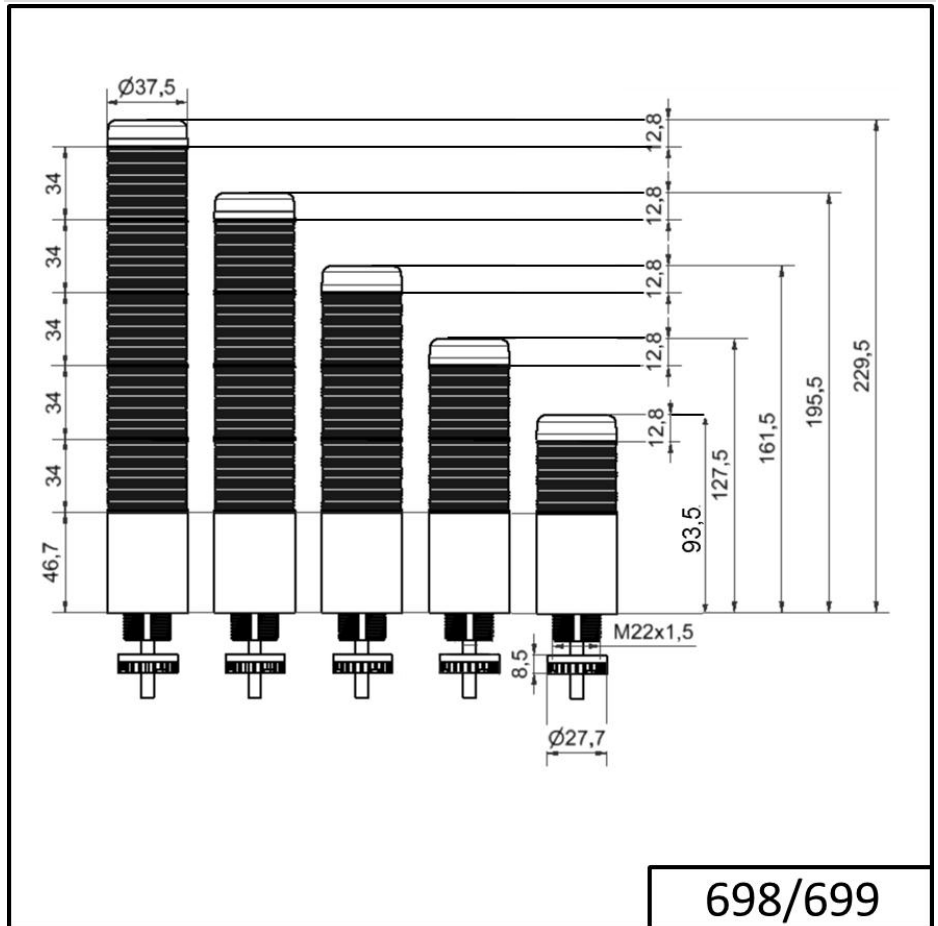

Completely pre-assembled Signal Towers / KOMPAKT 37
K37 cable EM Pulse tone 12VAC/DC YE/RD

DRAWING

698/699

For additional installation and mounting information, refer to the appropriate user guide at www.werma.com. This printed copy is for information only and is subject to alteration.