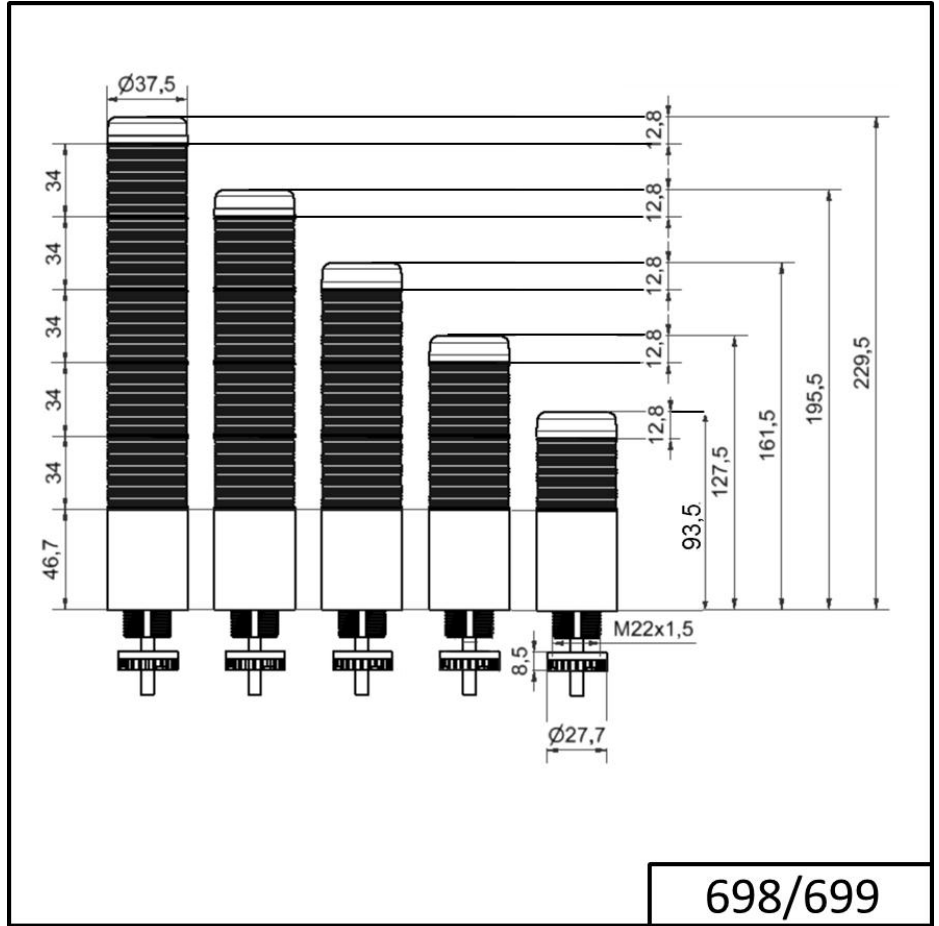

Completely pre-assembled Signal Towers / KOMPAKT 37
K37 plug EM Pulse tone 24VAC/DC GN/YE/RD

DRAWING

! For additional installation and mounting information, refer to the appropriate user guide at www.werma.com. This printed copy is for information only and is subject to alteration.