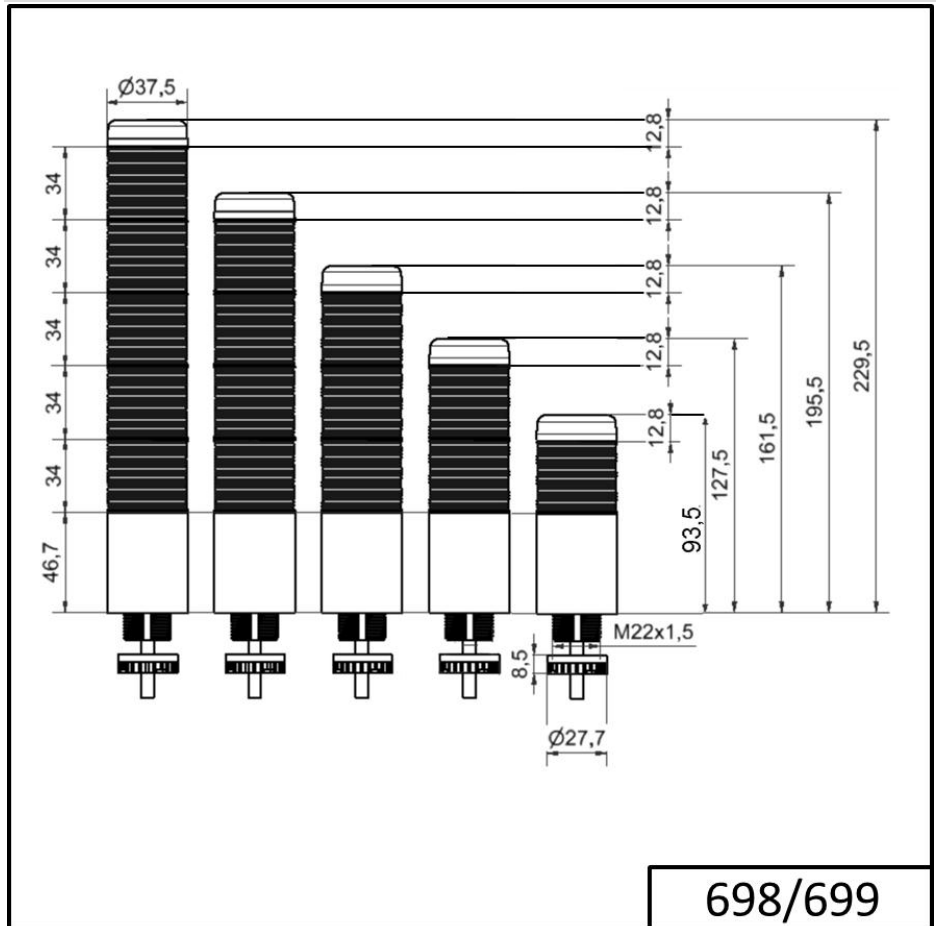

Completely pre-assembled Signal Towers / KOMPAKT 37
K37cl sr plug EM Pulse tone 12VAC/DC YE/

DRAWING

! For additional installation and mounting information, refer to the appropriate user guide at www.werma.com. This printed copy is for information only and is subject to alteration.