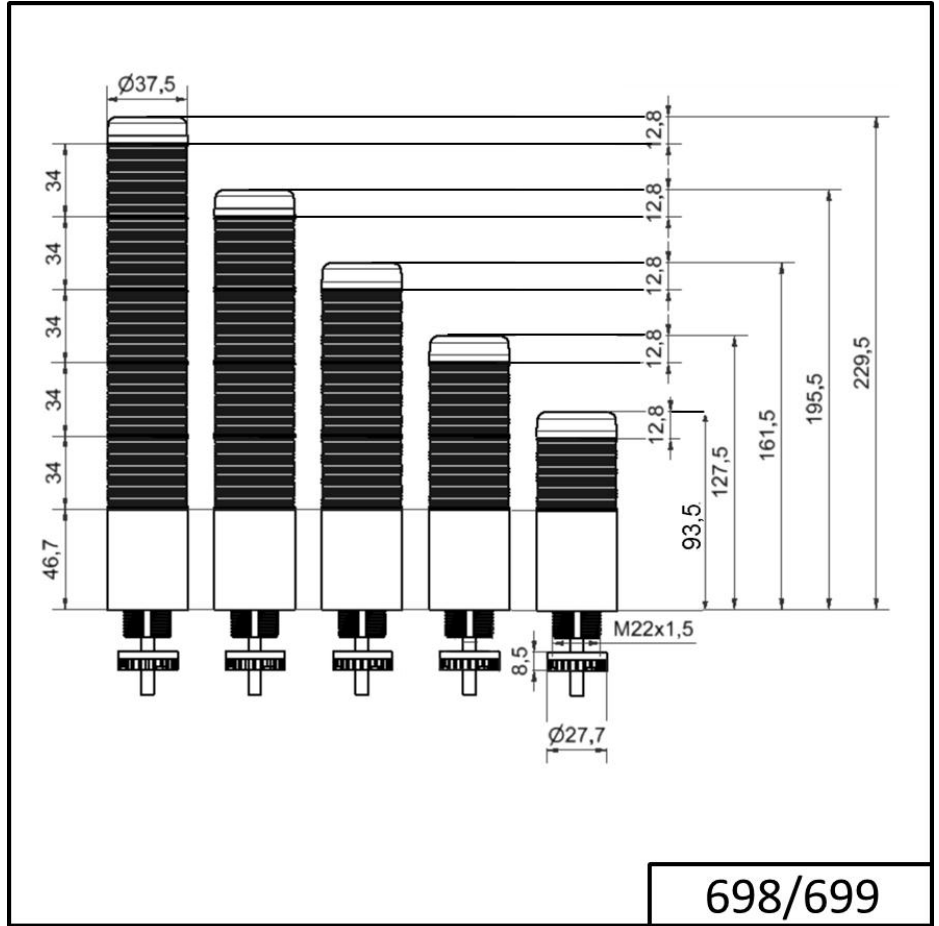

Completely pre-assembled Signal Towers / KOMPAKT 37
K37 plug EM Pulse tone 24VAC/DC RD

DRAWING

For additional installation and mounting information, refer to the appropriate user guide at www.werma.com. This printed copy is for information only and is subject to alteration.