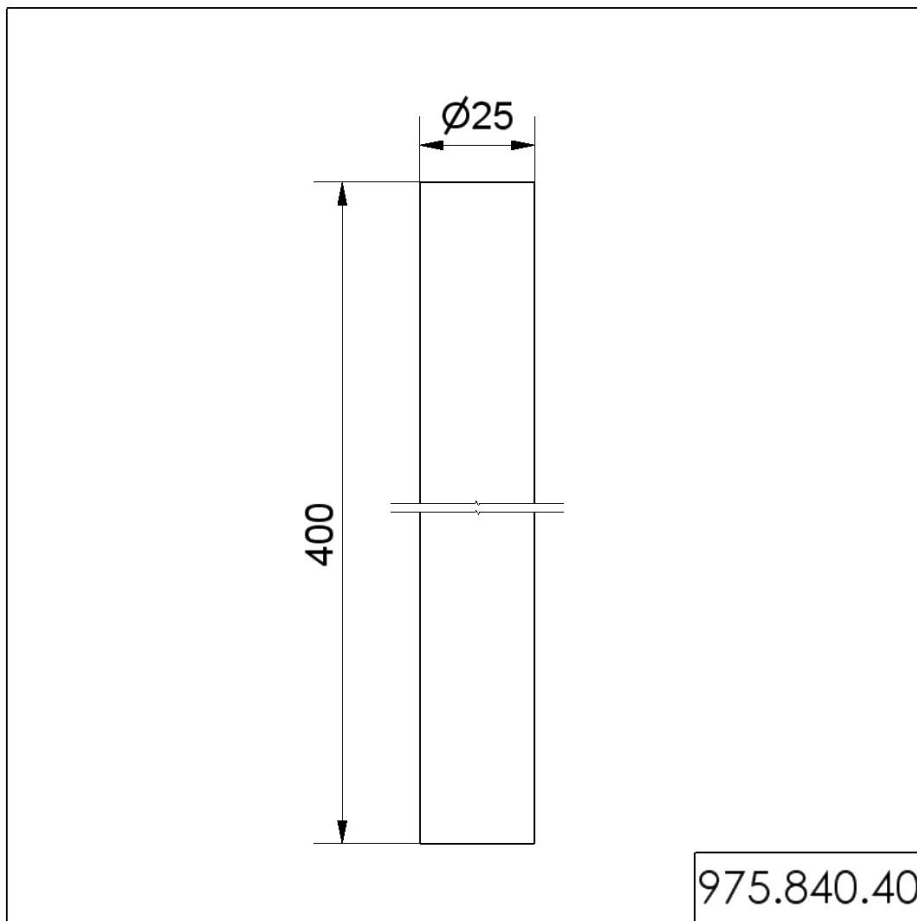

KombiSIGN 50 / Accessories

Tube D25mm 400mm long SR

Part No.: 975.840.40

MECHANICAL DATA	
Height	400 mm
Diameter	25 mm
Materials	Aluminium
Housing colour	Silver
Weight with packaging	120 g
Product weight	120 g

Tube D25mm 400mm long SR

DRAWING

For additional installation and mounting information, refer to the appropriate user guide at www.werma.com. This printed copy is for information only and is subject to alteration.